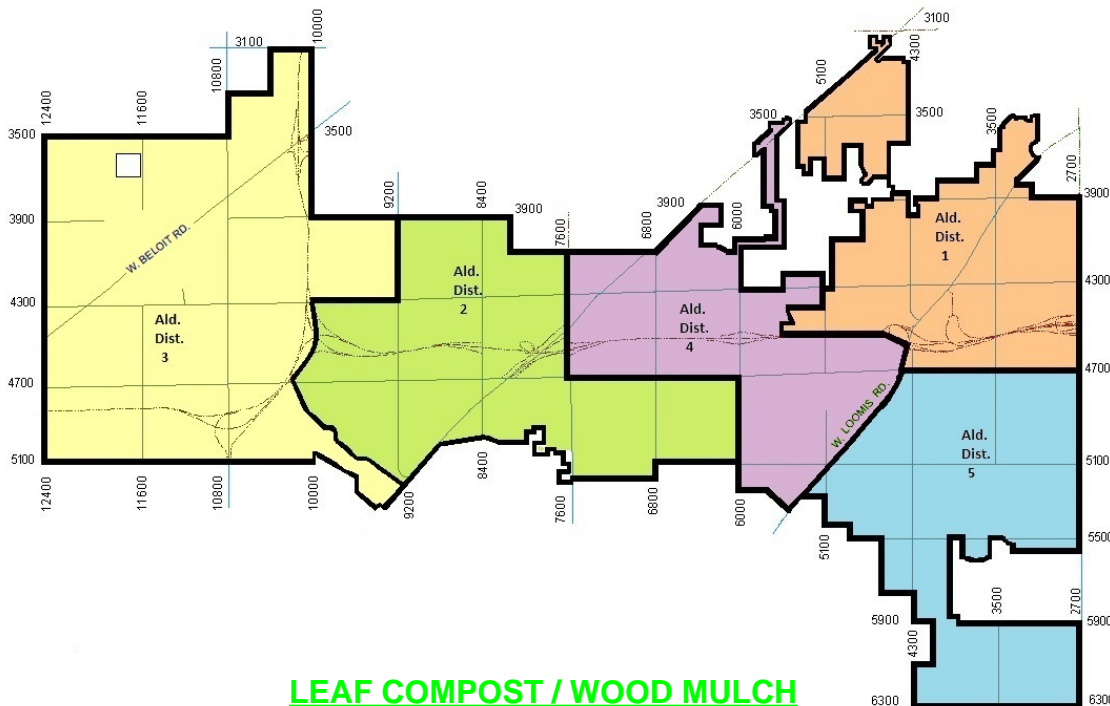

Leaves will **NOT** be collected if they:

1. Include ANY other material such as branches, stones, grass clippings.
2. Are blocked by parked cars or other obstacles.
3. Are placed too far from the road edge or curb edge. They are not to be placed in ditches or in driving lanes.
4. Are left in an alley or on a median.

Residents are strongly encouraged to mulch their leaves. Residents may also drop off leaves **FREE** of charge at the Division of Public Works 4551 South 52nd Street, in marked bins on the south side of the building. **This service is for LEAVES ONLY.** Leaves must be in biodegradable paper bags or emptied from containers. For more information call 414-761-5374, weekdays from 7:00 AM to 3:30 PM.