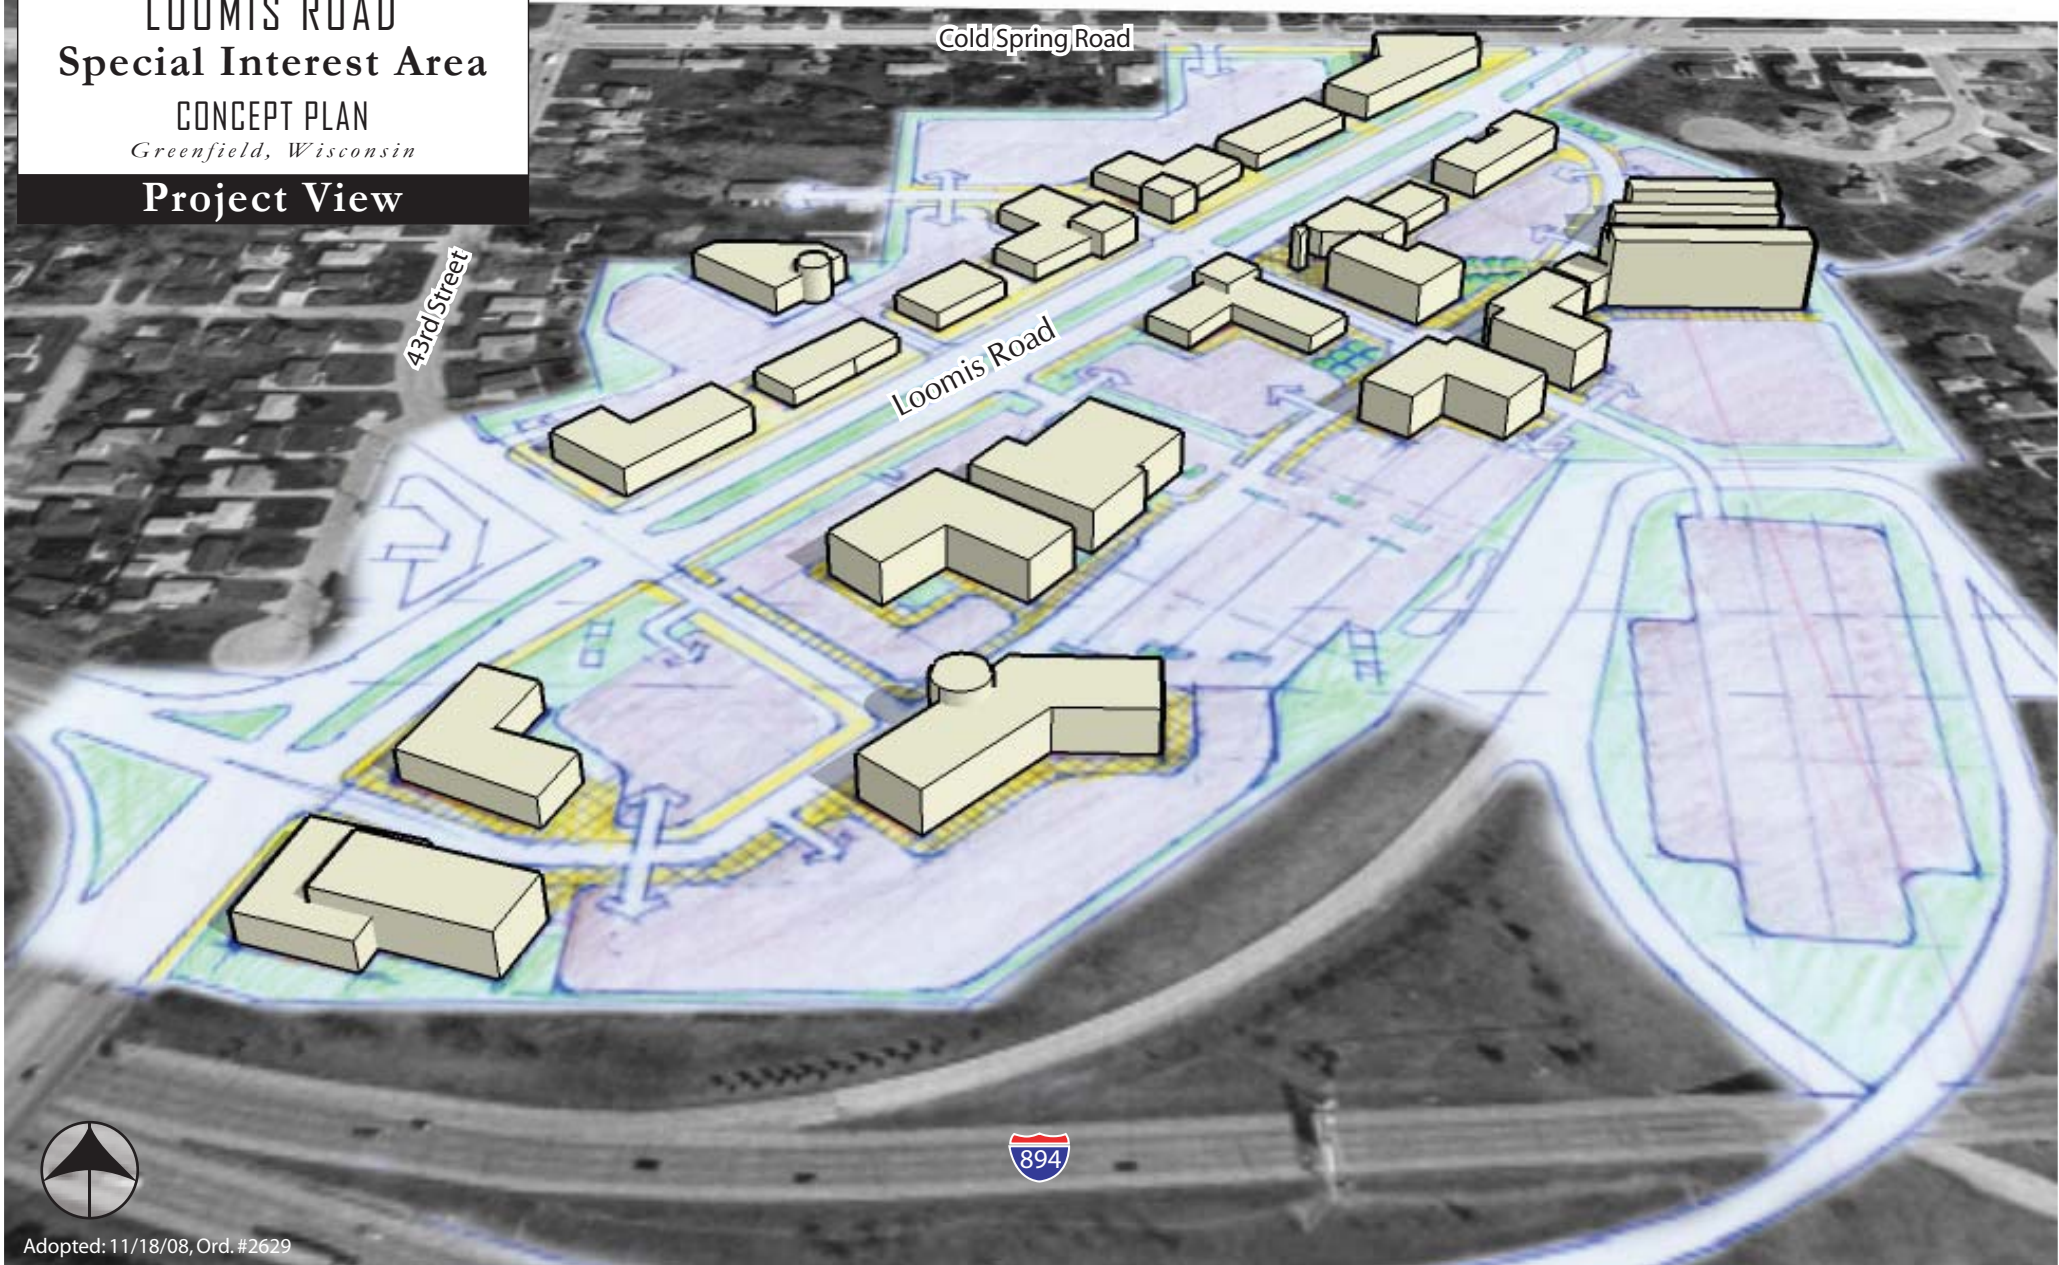

MAP 12
LOOMIS ROAD
Special Interest Area
CONCEPT PLAN
Greenfield, Wisconsin
Project View

Adopted: 11/18/08, Ord. #2629