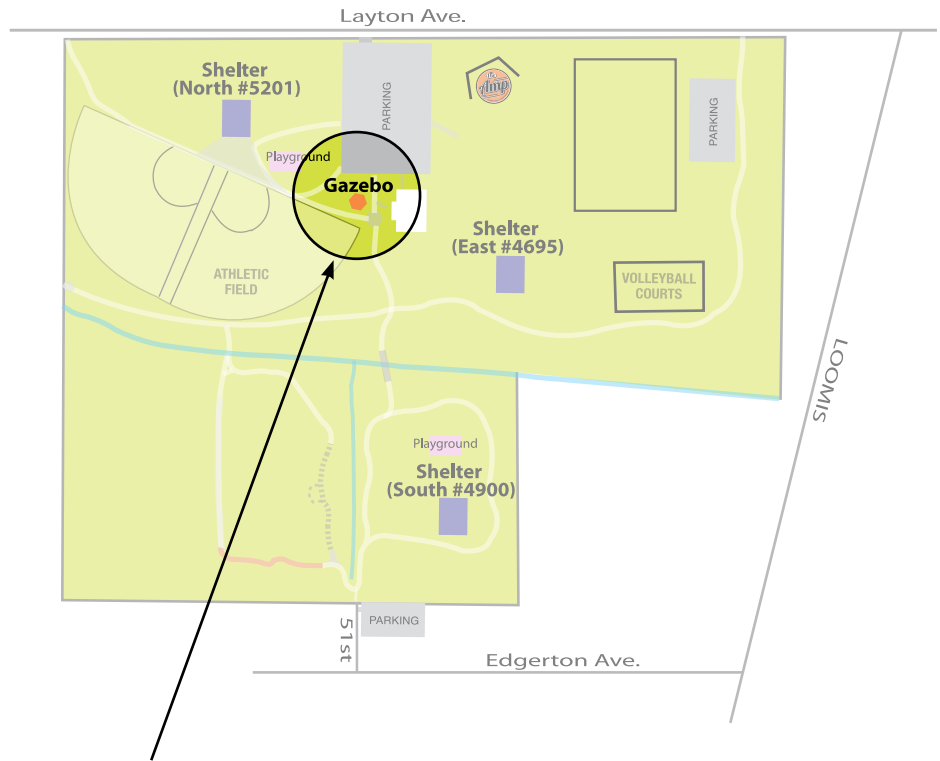

KONKEL PARK - GAZEBO

Located Here

GREENFIELD CITY HALL
2nd FLOOR, ROOM 200
7325 W. Forest Home Avenue
Greenfield, WI 53220-3356

OFFICE HOURS
Monday-Friday 8:00 AM - 5:00 PM

TELEPHONE
(414) 329-5370

FAX
(414) 543-2369

ONLINE
www.ci.greenfield.wi.us/parksrec

E-MAIL
parksrec@greenfieldwi.us

East Shelter Gazebo

- 4 tables which seat 6/table
- Electric