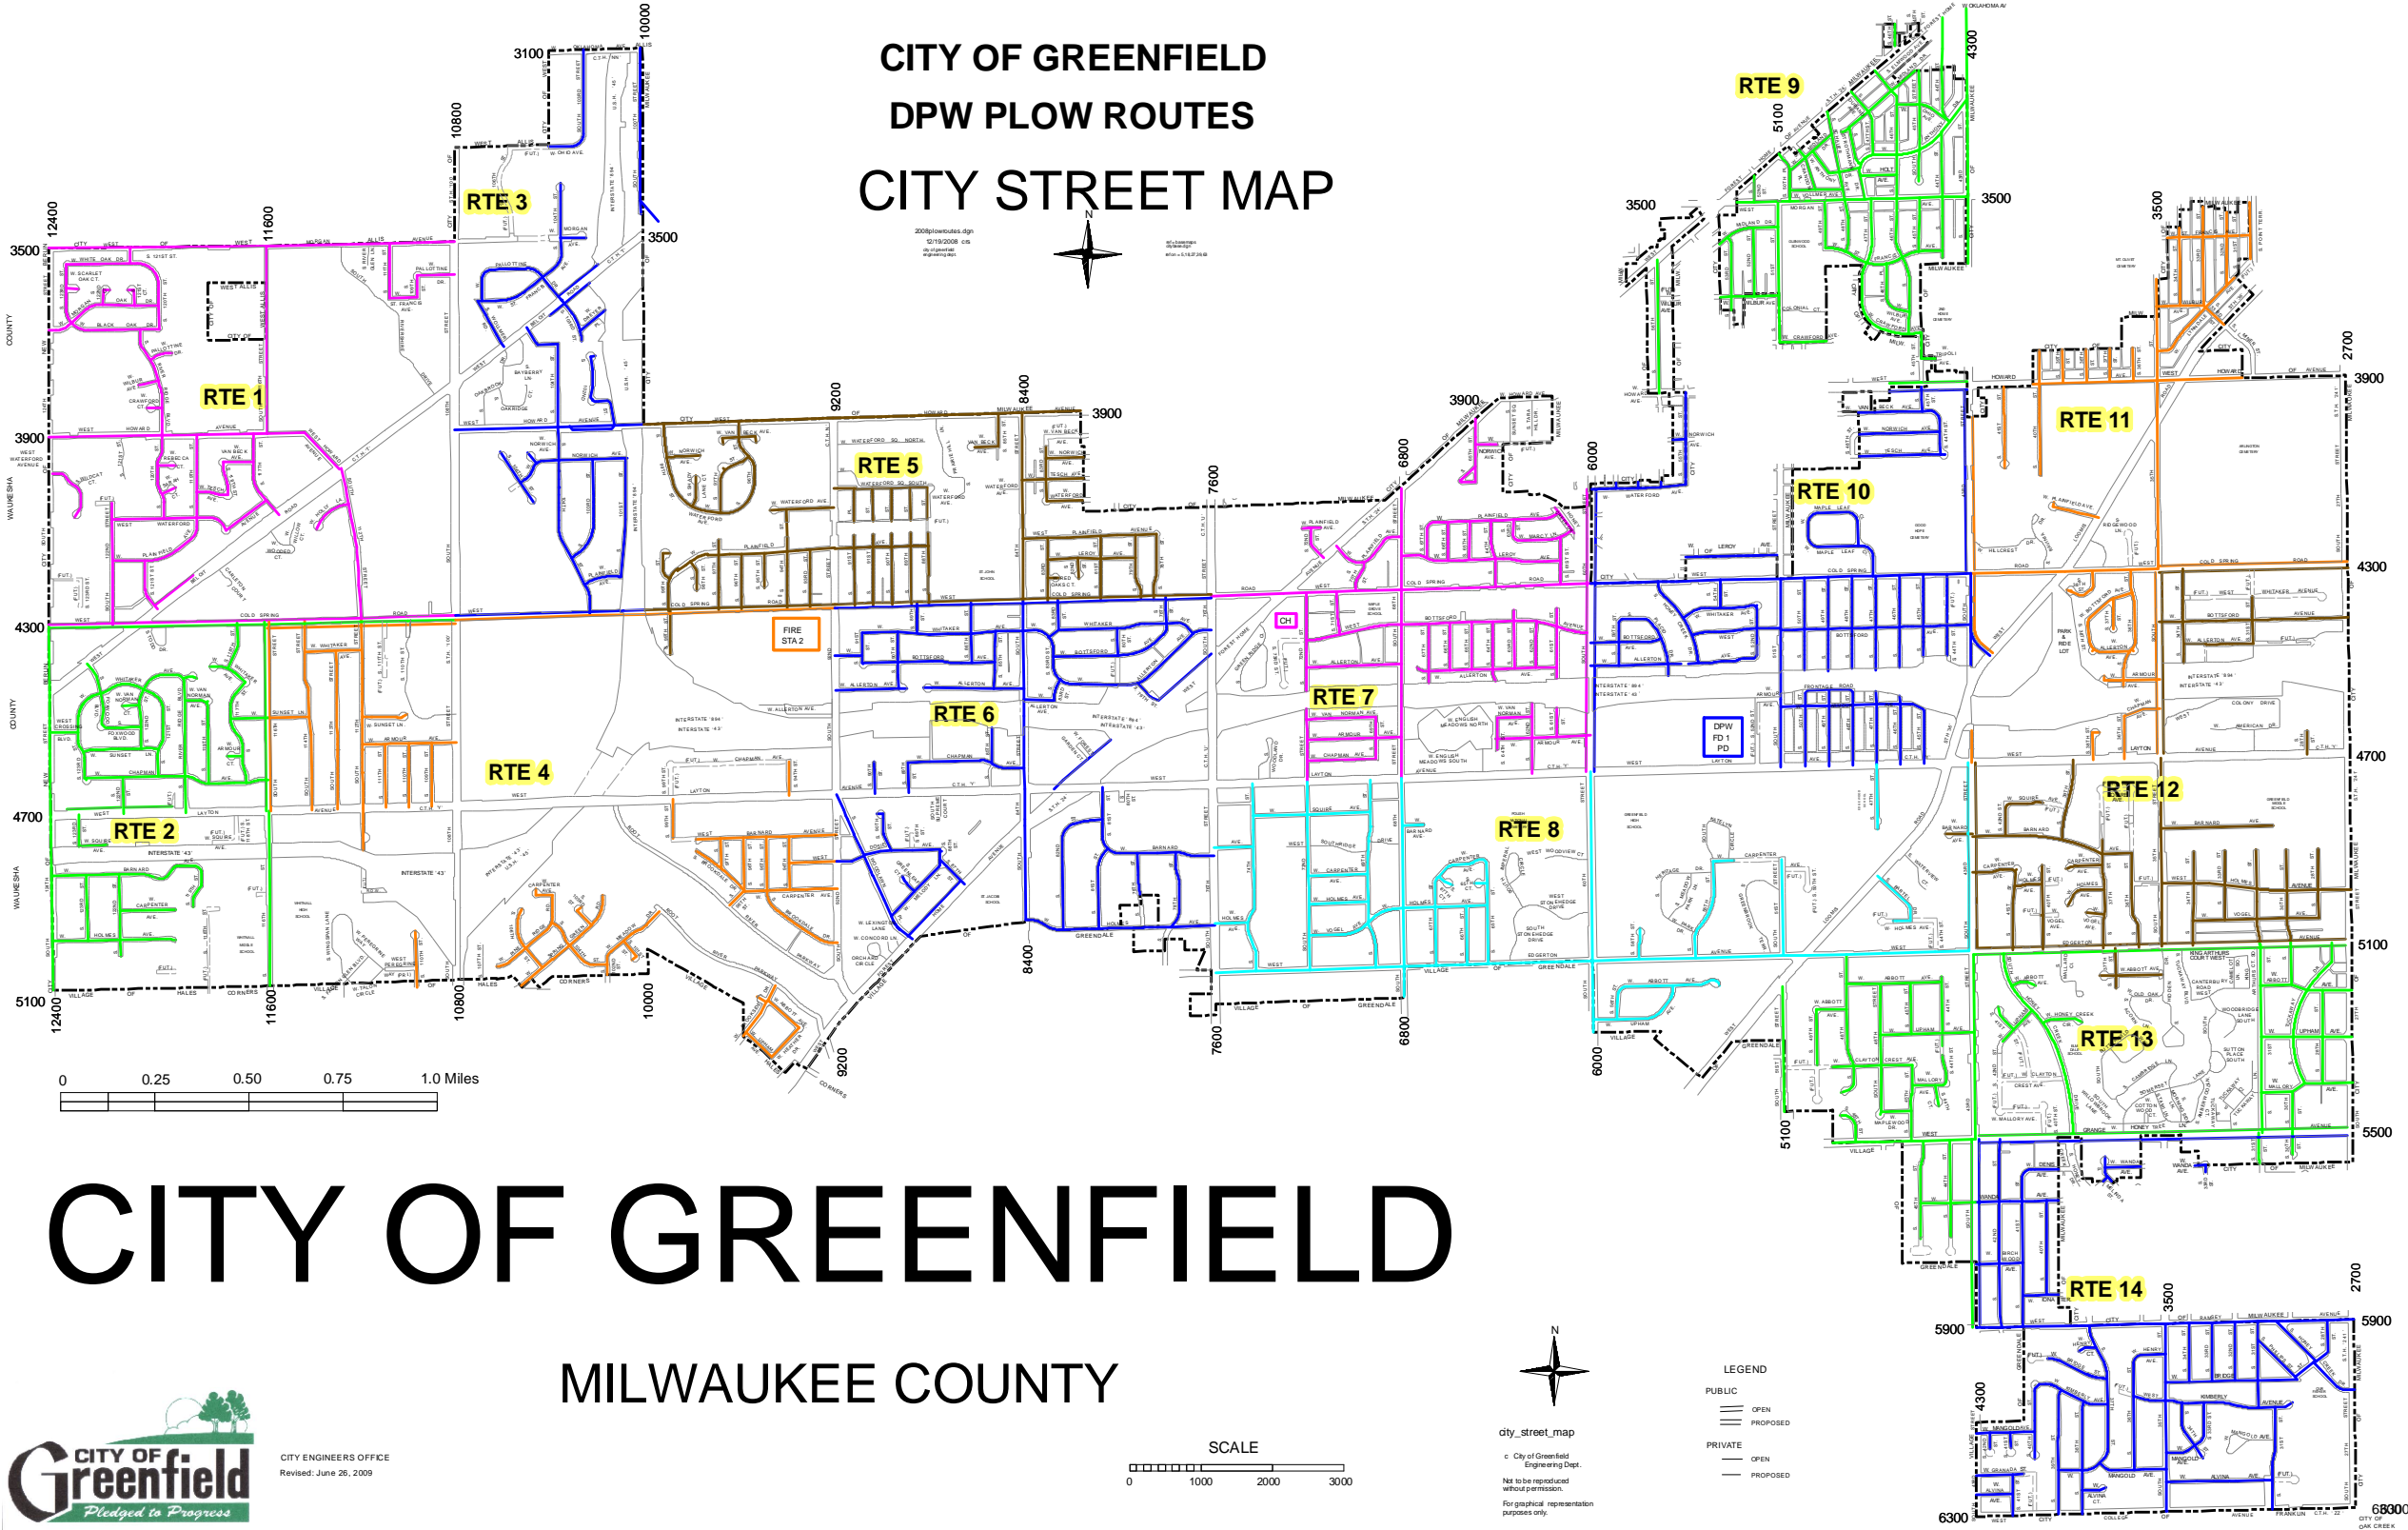

CITY OF GREENFIELD DPW PLOW ROUTES CITY STREET MAP

2008plowroutes.dgn
02/19/2008 cts
11:48:00 AM
11/18/2008

CITY OF GREENFIELD

MILWAUKEE COUNTY

CITY ENGINEERS OFFICE
Revised: June 26, 2009

LEGEND

PUBLIC	OPEN
	PROPOSED
PRIVATE	OPEN
	PROPOSED