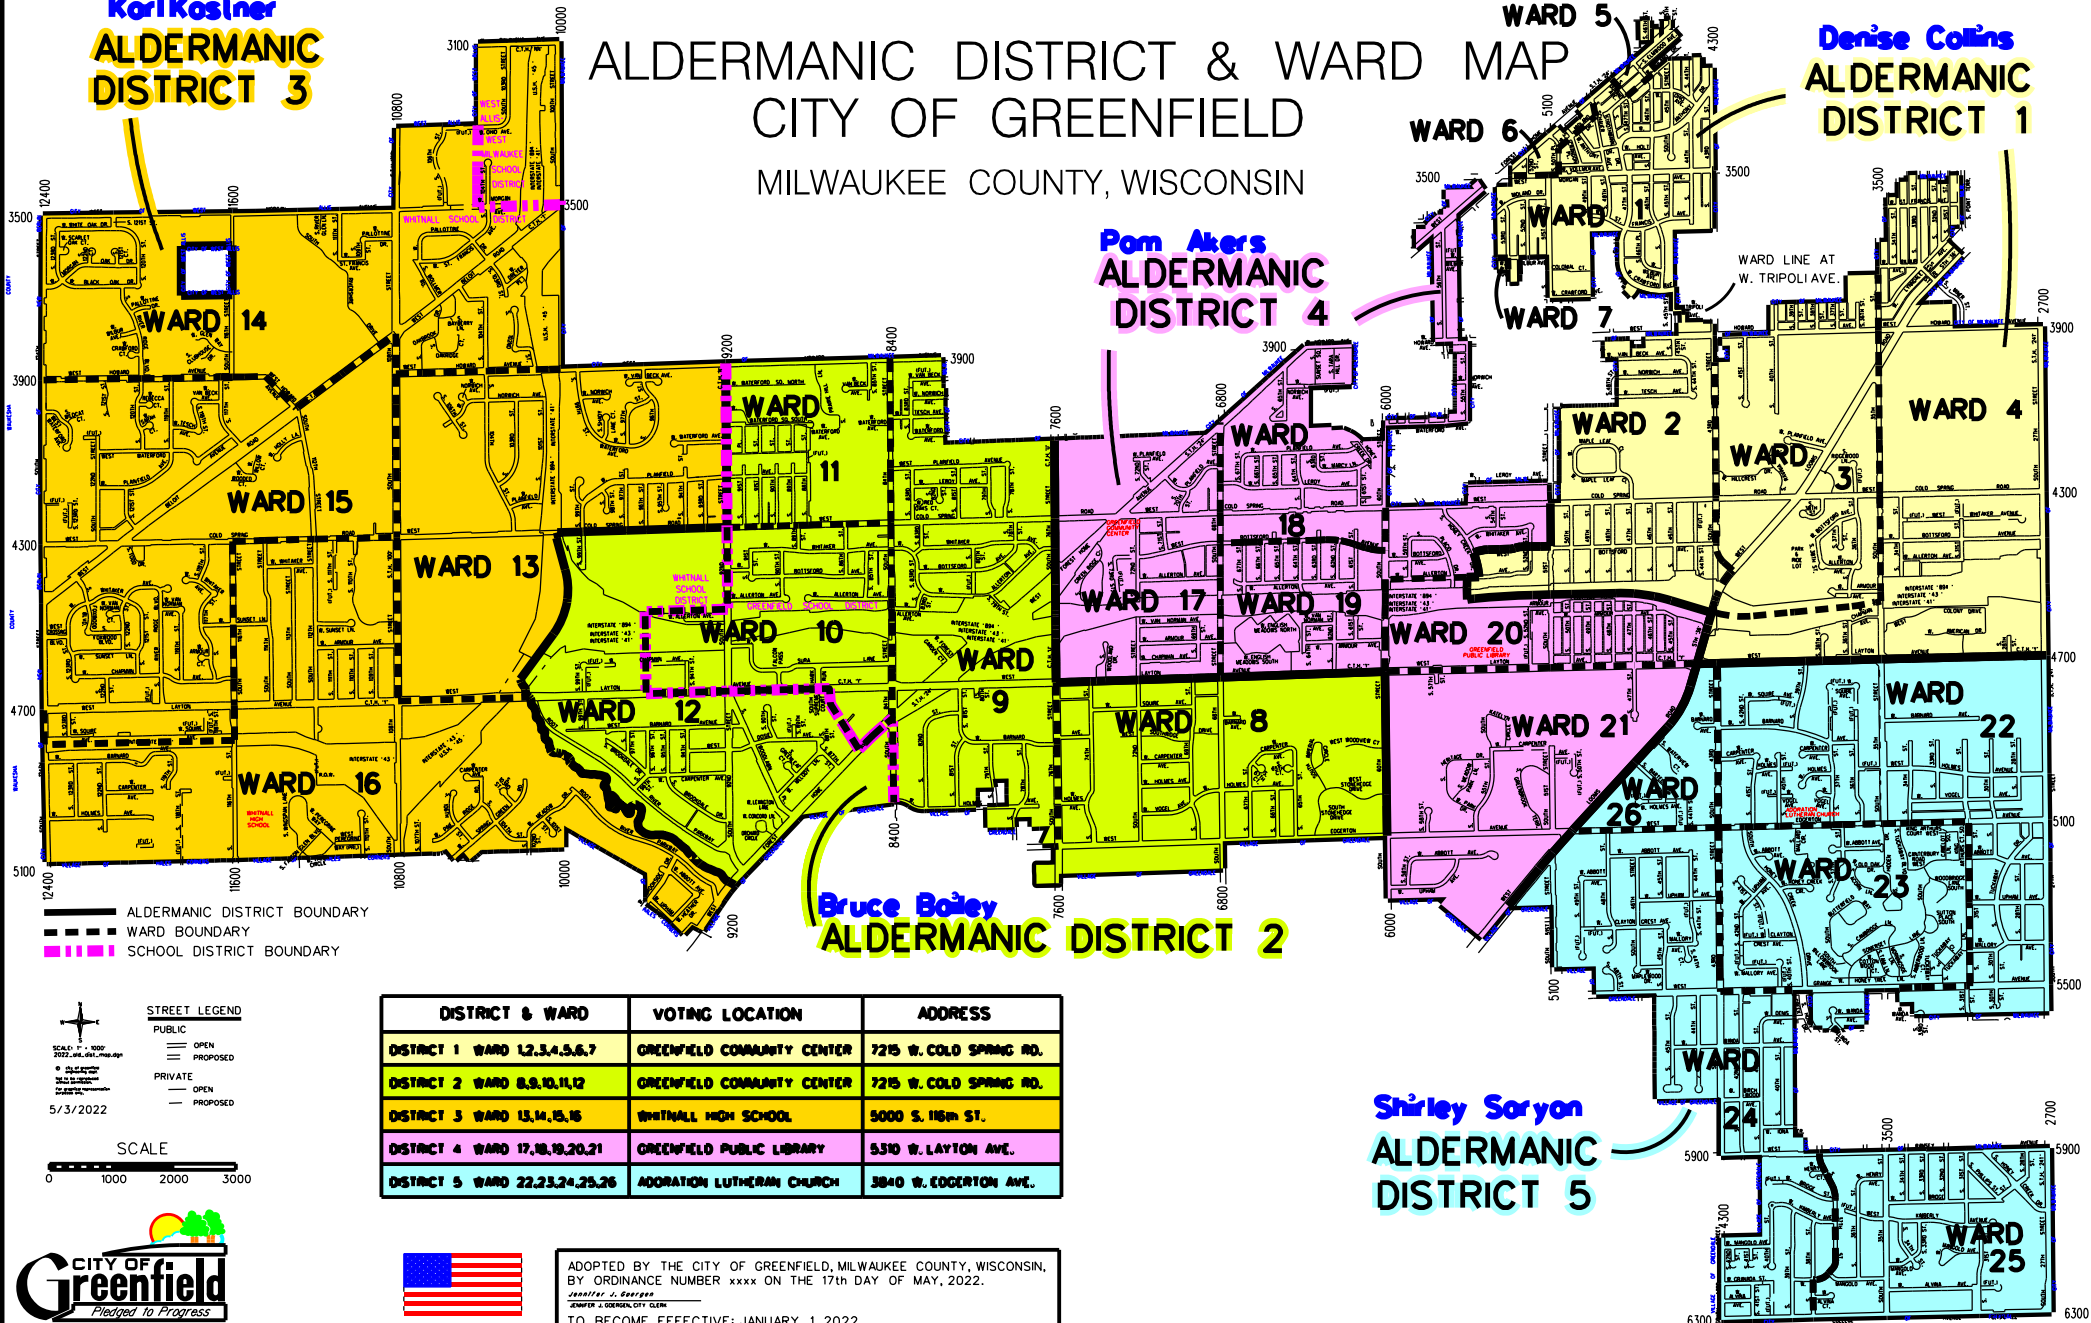

Kori Koslner
ALDERMANIC DISTRICT 3

Denise Collins
ALDERMANIC DISTRICT 1

ALDERMANIC DISTRICT & WARD MAP

CITY OF GREENFIELD

MILWAUKEE COUNTY, WISCONSIN

Pom Akers
ALDERMANIC DISTRICT 4

Bruce Boley
ALDERMANIC DISTRICT 2

Shirley Soryon
ALDERMANIC DISTRICT 5

— ALDERMANIC DISTRICT BOUNDARY
- - - WARD BOUNDARY
... SCHOOL DISTRICT BOUNDARY

STREET LEGEND

PUBLIC
 OPEN
 PROPOSED

PRIVATE
 OPEN
 PROPOSED

SCALE

DISTRICT & WARD	VOTING LOCATION	ADDRESS
DISTRICT 1 WARD 1,2,3,4,5,6,7	GREENFIELD COMMUNITY CENTER	7215 W. COLD SPRING RD.
DISTRICT 2 WARD 8,9,10,11,12	GREENFIELD COMMUNITY CENTER	7215 W. COLD SPRING RD.
DISTRICT 3 WARD 13,14,15,16	WINTHROP HIGH SCHOOL	5000 S. 116th ST.
DISTRICT 4 WARD 17,18,19,20,21	GREENFIELD PUBLIC LIBRARY	5310 W. LAYTON AVE.
DISTRICT 5 WARD 22,23,24,25,26	ADORATION LUTHERAN CHURCH	3840 W. EGDERTON AVE.