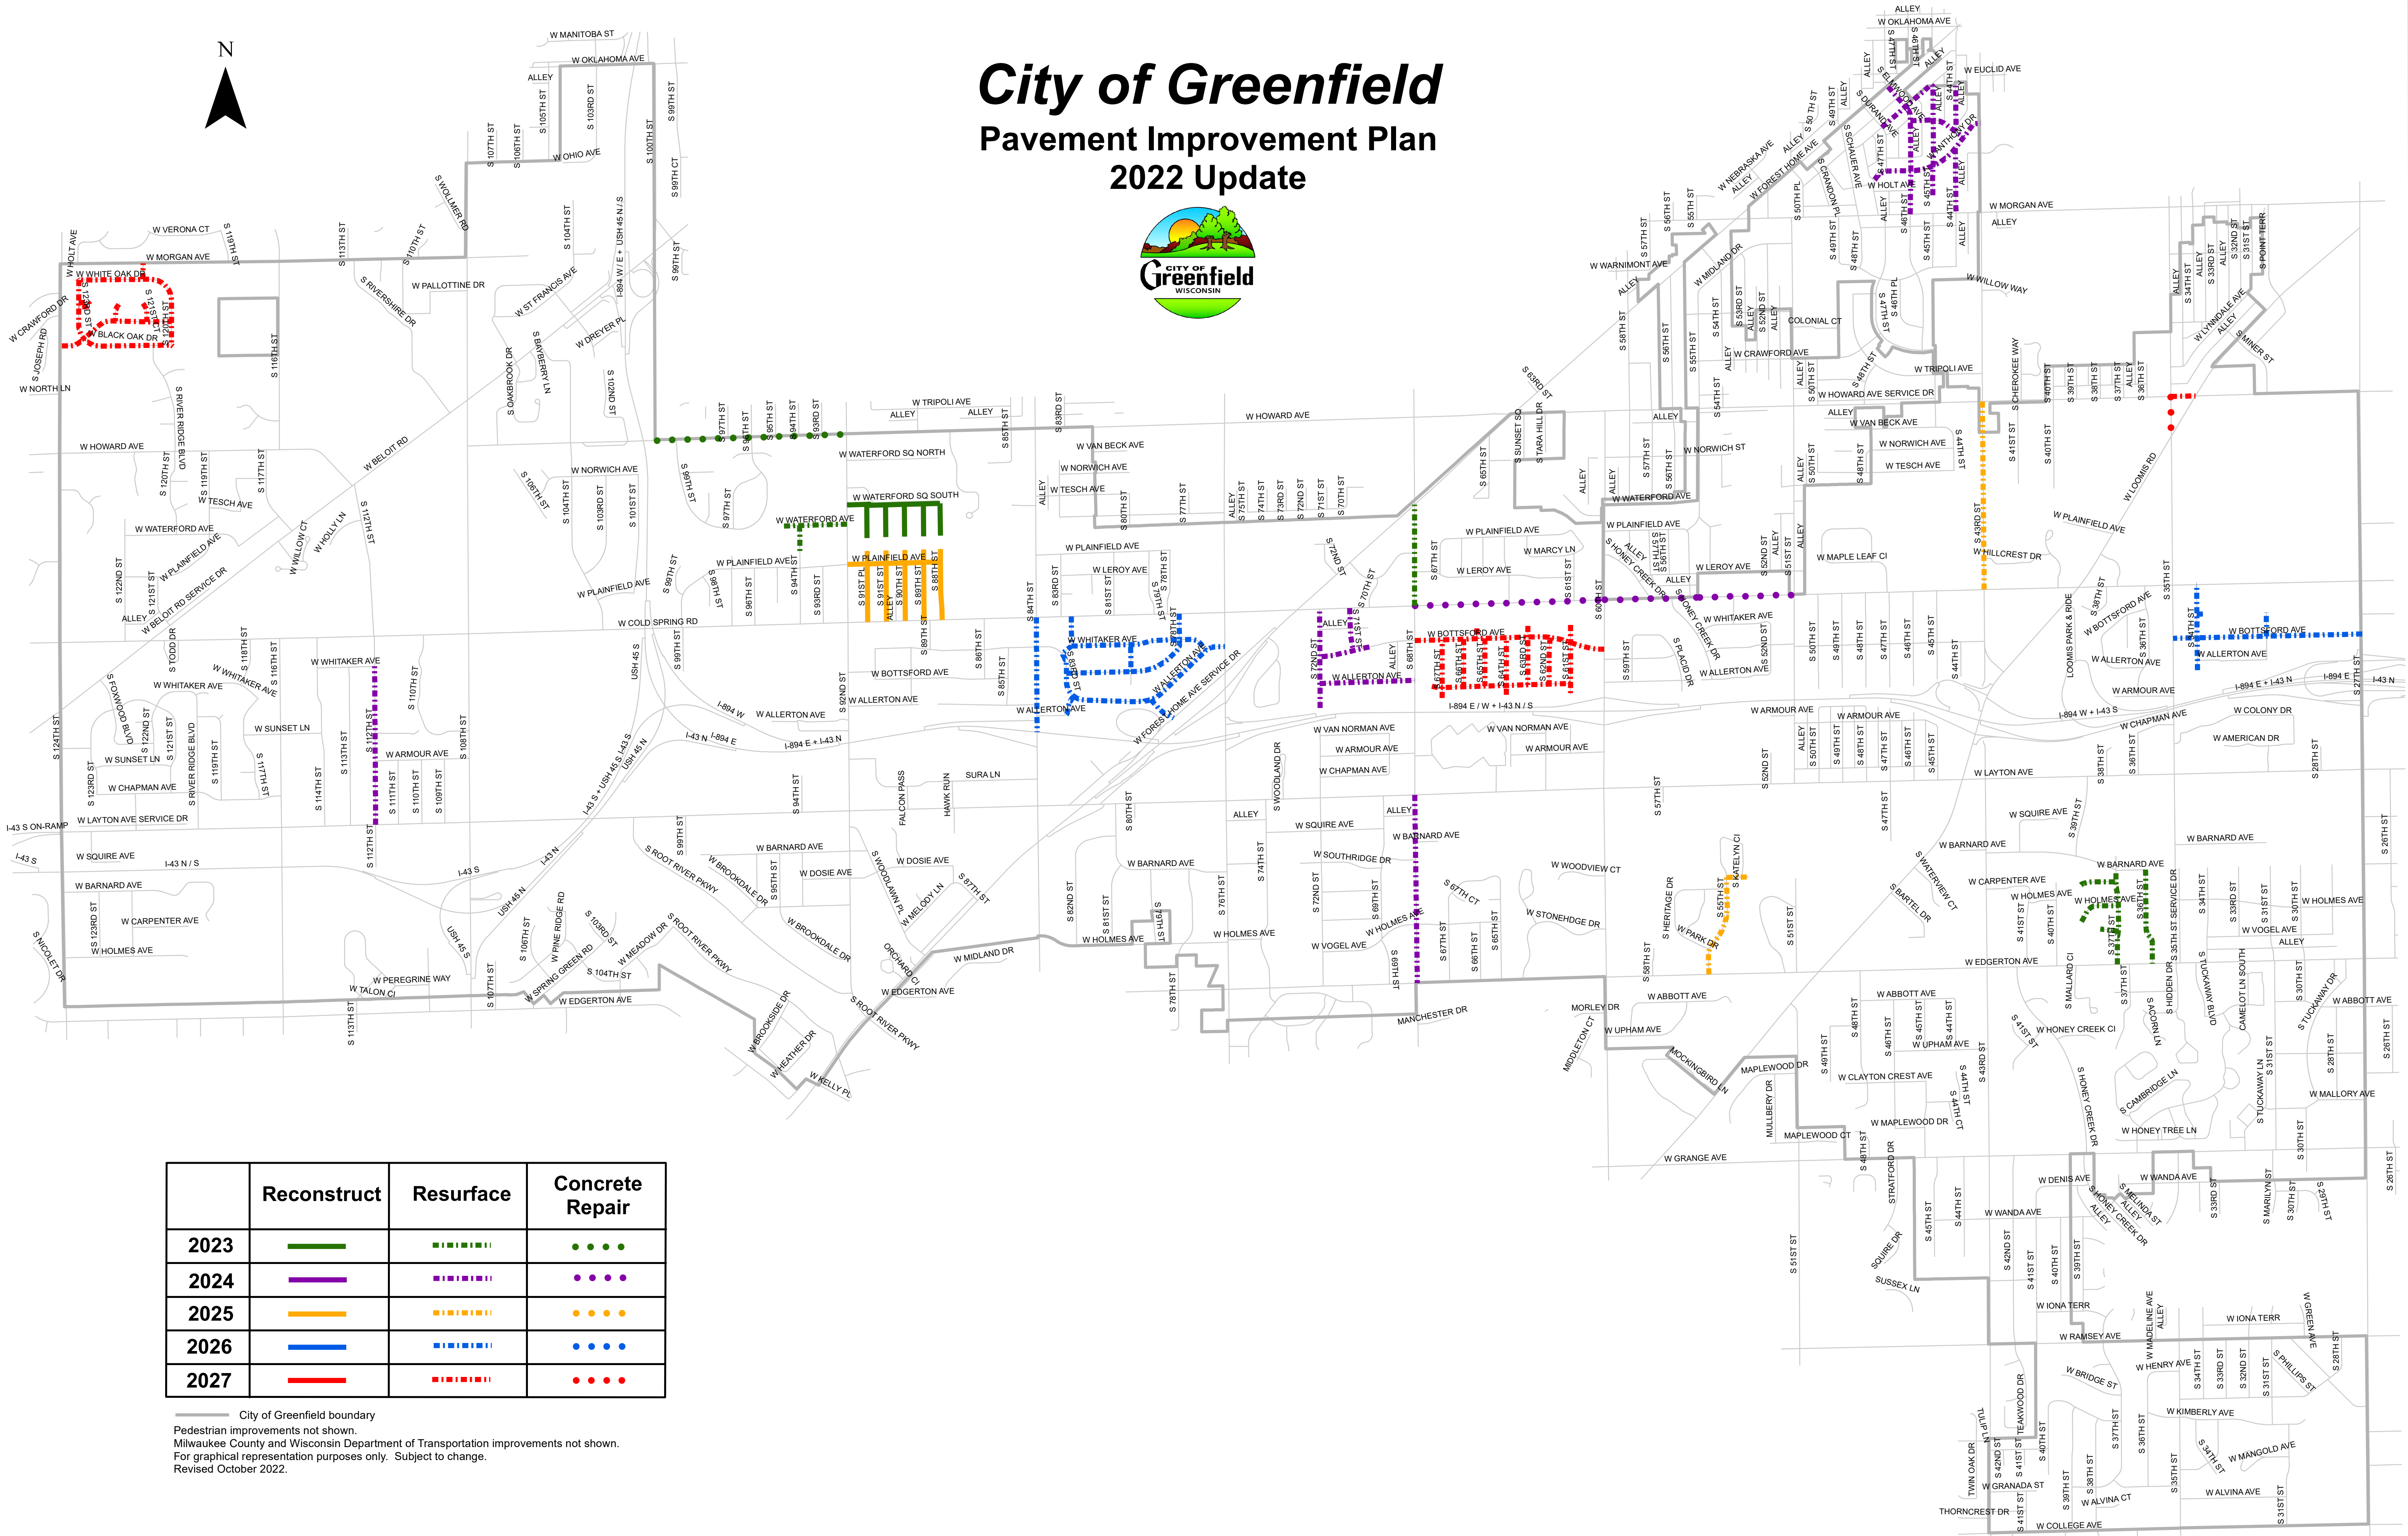

City of Greenfield Pavement Improvement Plan 2022 Update

	Reconstruct	Resurface	Concrete Repair
2023	—	■ ■ ■ ■ ■	● ● ● ● ●
2024	—	■ ■ ■ ■ ■	● ● ● ● ●
2025	—	■ ■ ■ ■ ■	● ● ● ● ●
2026	—	■ ■ ■ ■ ■	● ● ● ● ●
2027	—	■ ■ ■ ■ ■	● ● ● ● ●

City of Greenfield boundary
 Pedestrian improvements not shown.
 Milwaukee County and Wisconsin Department of Transportation improvements not shown.
 For graphical representation purposes only. Subject to change.
 Revised October 2022.