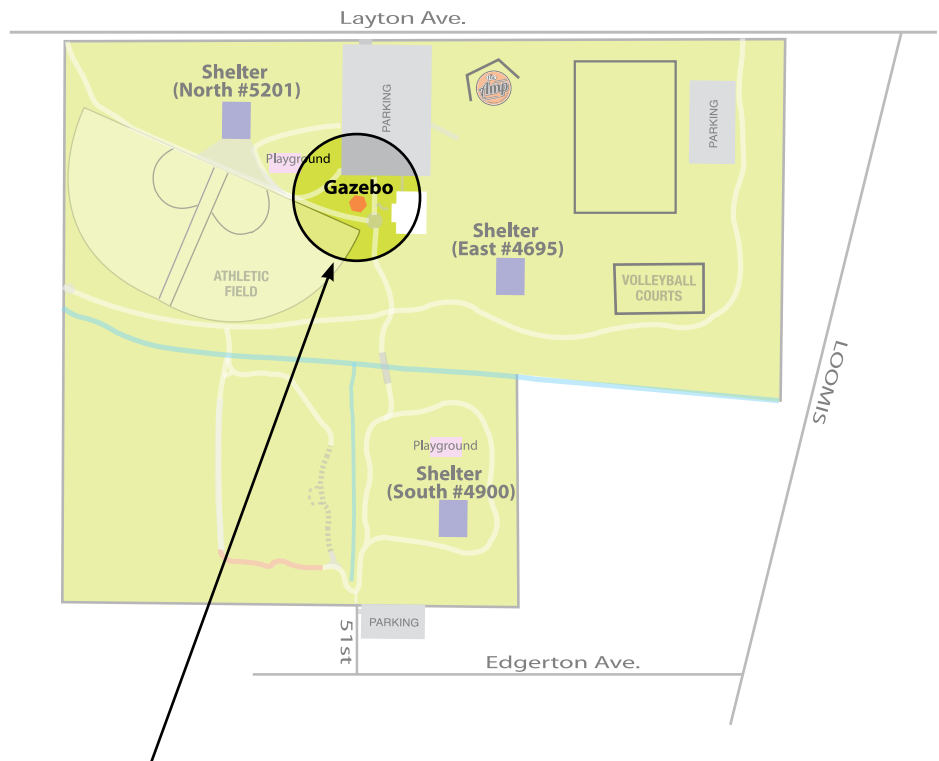

KONKEL PARK - GAZEBO

Located Here

GREENFIELD CITY HALL
2nd FLOOR, ROOM 200
7325 W. Forest Home Avenue
Greenfield, WI 53220-3356

OFFICE HOURS
Monday-Friday 8:00 AM - 5:00 PM

TELEPHONE
(414) 329-5370

FAX
(414) 543-2369

ONLINE
www.greenfieldparksrec.com

E-MAIL
parks.rec@greenfieldwi.us

East Shelter Gazebo

- 5 tables which seat up to 24 people
- Electric